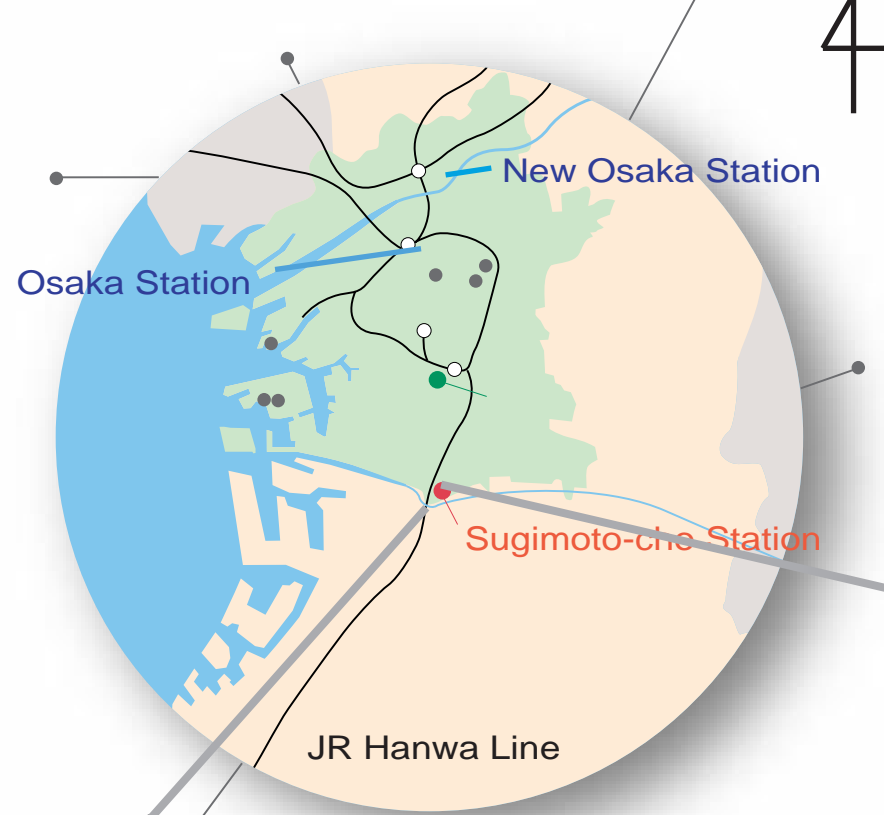

Sugimoto Campus

Experimental Facility

Kansai Air Port

JR Hanwa Line

Subway
Abiko Station

Building C
3F Room 319

JR Hanwa Line
Sugimoto Station